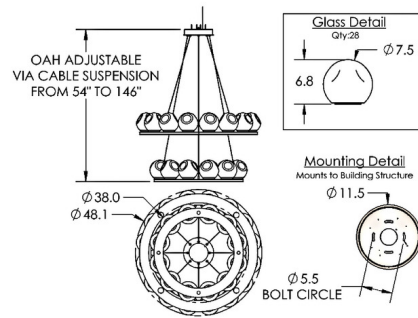

Shown in burnished bronze / bronze geo

Specifications

COLOR	Bronze Geo
BODY FINISH	Burnished Bronze
WATTAGE	82.8W
DIMMER	Low Voltage Electronic
DIMENSIONS	48.1"W x 54"H
INTEGRATED LED MODULE	36 x LED/2.3W/120V LED

Technical Information

PRODUCT DIMENSIONS	Min/Max Adjustable Height: 54" - 146"
LAMP COLOR	2700K
LUMENS/WATT	3,150.87
LUMINOUS FLUX	7247 lumens

CLICK TO VIEW PRODUCT

Notes: