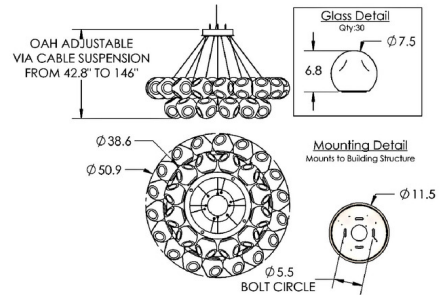

### Specifications

COLOR	Bronze Zircon
BODY FINISH	Gilded Brass
WATTAGE	88W
DIMMER	Low Voltage Electronic
DIMENSIONS	50.9"W x 14"H
INTEGRATED LED MODULE	40 x LED/2.2W/120V LED

### Technical Information

PRODUCT DIMENSIONS	Min/Max Adjustable Height: 42.8" - 146"
LAMP COLOR	2700K
LUMENS/WATT	3,547.73
LUMINOUS FLUX	7805 lumens

Shown in gilded brass / bronze zircon

CLICK TO VIEW PRODUCT