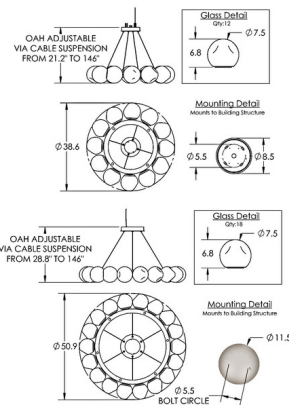

CLICK TO VIEW PRODUCT

Notes: