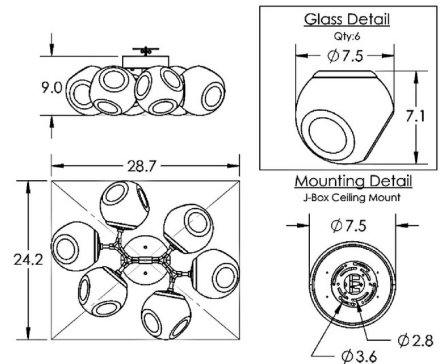

### Specifications

COLOR	Clear Geo
BODY FINISH	Classic Silver
WATTAGE	31.8W
DIMMER	Low Voltage Electronic
DIMENSIONS	28.7"W x 9"H x 24.2"D
INTEGRATED LED MODULE	6 x LED/5.3W/120V LED