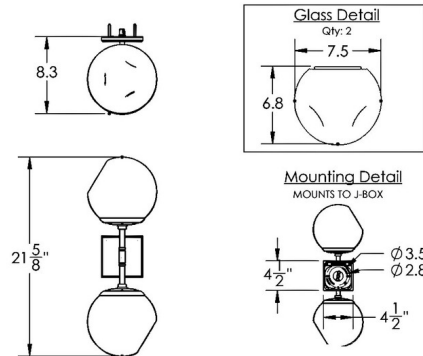

Lightology

lightology.com
866-954-4489
06-04-26

Project: _____
 Company: _____
 Location: _____ Fixture Type: _____
 SPEC #: **HMR1309873**
 Approved On: _____ Approved By: _____

Luna Double Wall Sconce By Hammerton Studio

Description

The Luna Double Wall Sconce adds a decorative beauty to your interior space. The organic shaped artisan cast glass houses lit, led shapes casting warm shadows across your room. Each piece is a handcrafted unique work of art, subtle imperfections are to be expected.

Shown in novel brass / bronze zircon

Specifications

COLOR	Bronze Zircon
BODY FINISH	Novel Brass
WATTAGE	12W
DIMMER	Low Voltage Electronic
DIMENSIONS	7.5"W x 21.625"H x 8.3"D
INTEGRATED LED MODULE	2 x LED/6W/120V LED

Technical Information

LAMP COLOR	2700K
LUMENS/WATT	77.67
LUMINOUS FLUX	466 lumens

CLICK TO VIEW PRODUCT

Notes: