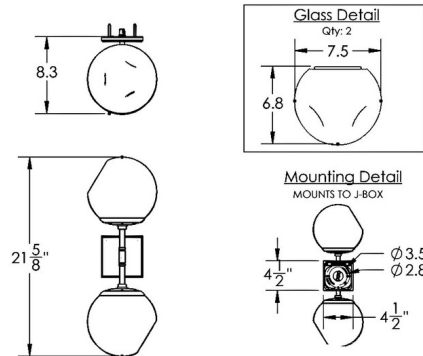

By Hammerton Studio

Description

The Luna Double Wall Sconce adds a decorative beauty to your interior space. The organic shaped artisan cast glass houses lit, led shapes casting warm shadows across your room. Each piece is a handcrafted unique work of art, subtle imperfections are to be expected.

Shown in novel brass / bronze zircon

Specifications

COLOR	Bronze Zircon
BODY FINISH	Novel Brass
WATTAGE	12W
DIMMER	Low Voltage Electronic
DIMENSIONS	7.5"W x 21.625"H x 8.3"D
INTEGRATED LED MODULE	2 x LED/6W/120V LED