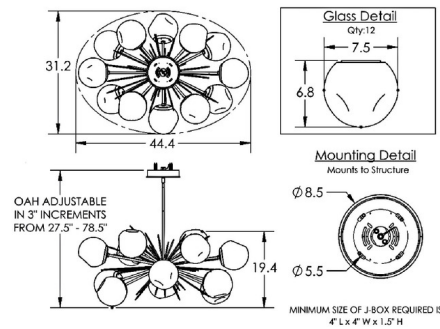

Description

The Luna Oval Starburst Chandelier adds a decorative beauty to your interior space. The sputnik design, with slim stems, feature organic shaped artisan cast glass diffusers with inner led shapes casting warm shadows across your room. Each piece is a unique work of art. Overall height is field adjustable in 3 inch increments. Note: Due to the weight of this fixture, additional ceiling support is required.

Specifications

COLOR Bronze Floret
 BODY FINISH Burnished Bronze
 WATTAGE 21W
 DIMMER Low Voltage Electronic
 DIMENSIONS 44.4"W x 19.4"H x 31.2"D
 INTEGRATED LED MODULE 12 x LED/1.75W/120V LED

Technical Information

PRODUCT DIMENSIONS Min/Max Adjustable Height: 27.5" - 78.5"
 LAMP COLOR 2700K
 LUMENS/WATT 1,101.14
 LUMINOUS FLUX 1927 lumens

Shown in burnished bronze / bronze floret

CLICK TO VIEW PRODUCT

Notes: