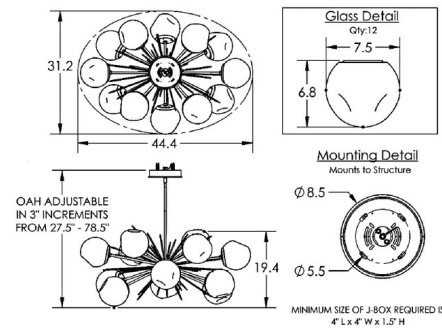

Description

The Luna Oval Starburst Chandelier adds a decorative beauty to your interior space. The sputnik design, with slim stems, feature organic shaped artisan cast glass diffusers with inner led shapes casting warm shadows across your room. Each piece is a unique work of art. Overall height is field adjustable in 3 inch increments. Note: Due to the weight of this fixture, additional ceiling support is required.

Specifications

COLOR Bronze Floret
 BODY FINISH Burnished Bronze
 WATTAGE 21W
 DIMMER Low Voltage Electronic
 DIMENSIONS 44.4"W x 19.4"H x 31.2"D
 INTEGRATED LED MODULE 12 x LED/1.75W/120V LED

Technical Information

PRODUCT DIMENSIONS Min/Max Adjustable Height: 27.5" - 78.5"
 LAMP COLOR 2700K
 LUMENS/WATT 1,101.14
 LUMINOUS FLUX 1927 lumens

Shown in burnished bronze / bronze floret

CLICK TO VIEW PRODUCT

Notes: