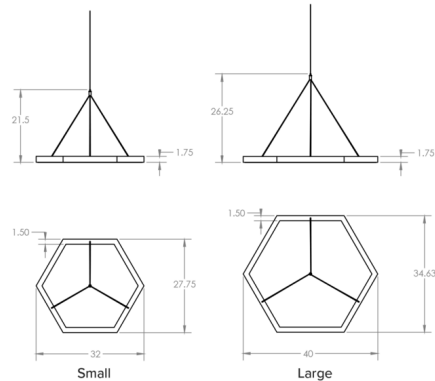

Shown in white / black oak

CLICK TO VIEW PRODUCT

Notes: