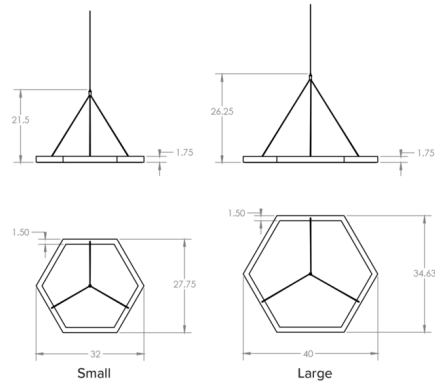

Shown in white / natural oak

CLICK TO VIEW PRODUCT

Notes: