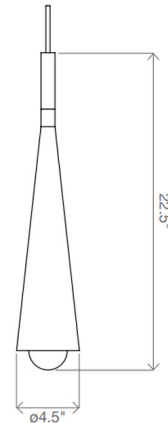

By hollis+morris

Description

Inspired by nature, the Stem Pendant is crafted out of solid white oak or walnut with a brushed metal accent. At the base of the wooden spire, a hand-blown frosted glass light glows like a flower blooming on a stem. The canopy is an unobtrusive powder-coated ceiling white. This slim pendant hangs gracefully from above, perfect for lighting a pair of nightstands or a modern dining area.

Shown in black / natural oak

Specifications

COLOR	Natural Oak
BODY FINISH	Black
WATTAGE	4.5W
DIMMER	Standard 120V
DIMENSIONS	4.5\"W x 22.25\"H
BULB INCLUDED	1 x JCD/G9/4.5W/120V LED

Technical Information