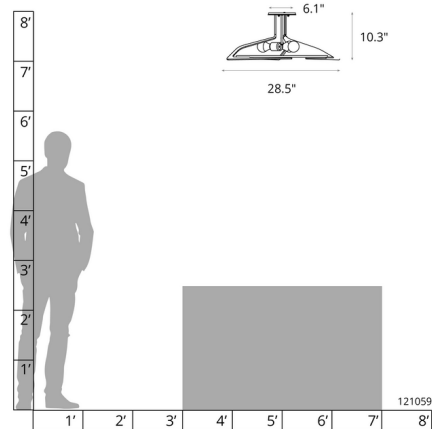

Shown in white / alabaster

Specifications

COLOR	Alabaster
BODY FINISH	White
WATTAGE	27W
DIMMER	Standard 120V
DIMENSIONS	28.5"W x 10.3"H
BULB NOT INCLUDED	3 x A19/Medium (E26)/9W/120V LED
COUNTRY OF ORIGIN	United States