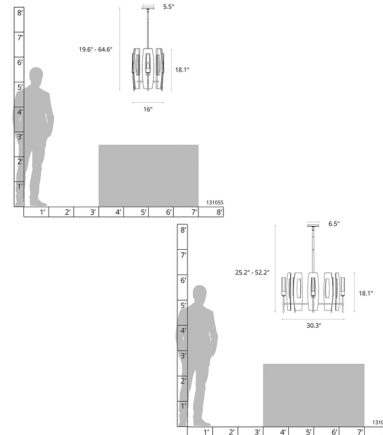

### Specifications

COLOR . . . . . Frosted  
 BODY FINISH . . . . . Ink  
 WATTAGE . . . . . 40W  
 DIMMER . . . . . Standard 120V  
 DIMENSIONS . . . . . 30.3"W x 18.1"H  
 BULB NOT INCLUDED . . . . . 5 x T6/Candelabra (E12)/8W/120V LED  
 COUNTRY OF ORIGIN . . . . . United States

### Technical Information

PRODUCT DIMENSIONS . . . . . Min/Max Adjustable Height: 25.2" - 52.2"

Notes:

Shown in ink / frosted

CLICK TO VIEW PRODUCT