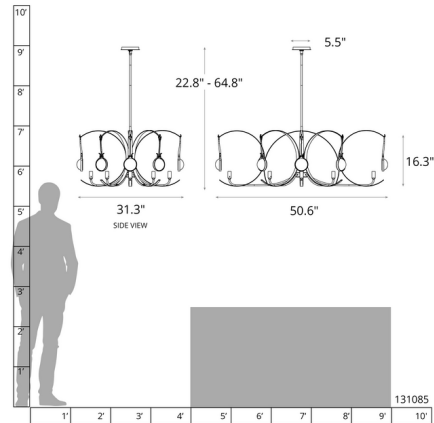

Description

The Optic Oval Pendant is inspired by the ripples of reflections and light in water. The bold, oval frame holds thick, domed glass lenses and arcs of forged steel. Sloped ceiling compatible to 45 degrees. Choose a finish for the canopy and fixture frame and a Color for the decorative hooks which hold the glass lenses. Handmade to order by skilled artisans in Vermont, USA. Lifetime limited warranty.

Shown in sterling / sterling

Specifications

COLOR	Sterling
BODY FINISH	Sterling
WATTAGE	56W
DIMMER	Standard 120V
DIMENSIONS	50.6"W x 16.3"H x 31.3"D
BULB NOT INCLUDED	8 x G16.5/Candelabra (E12)/7W/120V LED
COUNTRY OF ORIGIN	United States

Technical Information

PRODUCT DIMENSIONS Downrods: One 3", One 6", and Three 12" Included

CLICK TO VIEW PRODUCT

Notes: