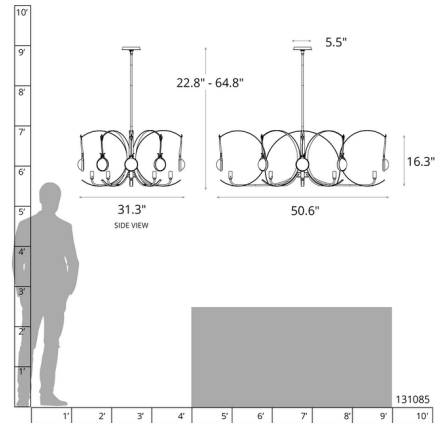

### Description

The Optic Oval Pendant is inspired by the ripples of reflections and light in water. The bold, oval frame holds thick, domed glass lenses and arcs of forged steel. Sloped ceiling compatible to 45 degrees. Choose a finish for the canopy and fixture frame and a Color for the decorative hooks which hold the glass lenses. Handmade to order by skilled artisans in Vermont, USA. Lifetime limited warranty.

### Specifications

COLOR	..... Sterling
BODY FINISH	..... Sterling
WATTAGE	..... 56W
DIMMER	..... Standard 120V
DIMENSIONS	..... 50.6\"W x 16.3\"H x 31.3\"D
BULB NOT INCLUDED	..... 8 x G16.5/Candelabra (E12)/7W/120V LED
COUNTRY OF ORIGIN	..... United States

### Technical Information

PRODUCT DIMENSIONS . . . . Downrods: One 3\", One 6\", and Three 12\" Included

CLICK TO VIEW PRODUCT

Notes: