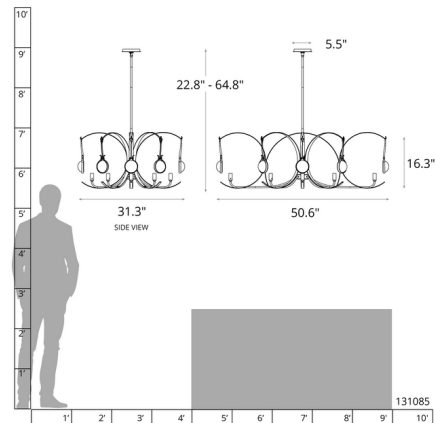

Description

The Optic Oval Pendant is inspired by the ripples of reflections and light in water. The bold, oval frame holds thick, domed glass lenses and arcs of forged steel. Sloped ceiling compatible to 45 degrees. Choose a finish for the canopy and fixture frame and a Color for the decorative hooks which hold the glass lenses. Handmade to order by skilled artisans in Vermont, USA. Lifetime limited warranty.

Shown in sterling / sterling

Specifications

COLOR Sterling
BODY FINISH Sterling
WATTAGE 56W
DIMMER Standard 120V
DIMENSIONS 50.6\"W x 16.3\"H x 31.3\"D
BULB NOT INCLUDED 8 x G16.5/Candelabra (E12)/7W/120V LED
COUNTRY OF ORIGIN United States

Technical Information

PRODUCT DIMENSIONS Downrods: One 3\", One 6\", and Three 12\" Included

CLICK TO VIEW PRODUCT

Notes: