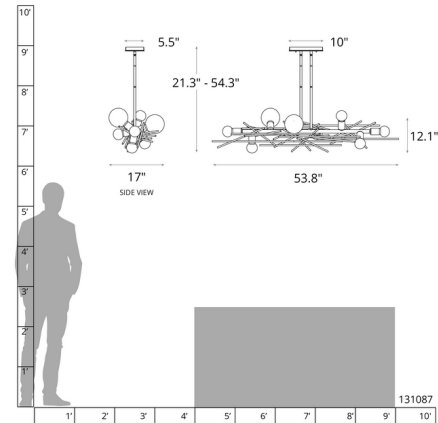

Description

The Brindille Linear Pendant features multi-faceted twigs hand forged, hammered for texture and shape by artisans. The lineal steel sculpture is complemented by bare bulbs casting warm shadows across your room. Sloped ceiling adaptable one way to 45 degrees. Handmade to order by skilled artisans in Vermont, USA. Lifetime limited warranty. Note: Exclusive Matte White Frosted dimmable LED G bulbs included.

Specifications

COLOR	N/A
BODY FINISH	Dark Smoke
WATTAGE	72W
DIMMER	Standard 120V
DIMENSIONS	53.8" L x 17" W x 12.1" H
BULB INCLUDED	8 x G25/Medium (E26)/9W/120V LED
COUNTRY OF ORIGIN	United States

Technical Information

PRODUCT DIMENSIONS	Downrods: Two 3", Two 6", and Six 12" Included
LUMENS/WATT	444.44
LUMINOUS FLUX	4000 lumens

Shown in dark smoke

CLICK TO VIEW PRODUCT

Notes: