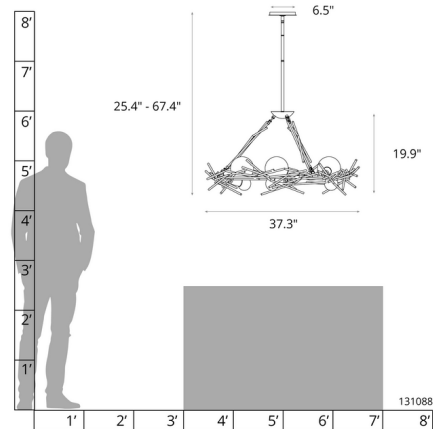

### Specifications

COLOR	N/A
BODY FINISH	Sterling
WATTAGE	18W
DIMMER	Standard 120V
DIMENSIONS	37.3"W x 19.9"H
BULB INCLUDED	6 x G25/Medium (E26)/3W/120V LED
COUNTRY OF ORIGIN	United States

### Technical Information

PRODUCT DIMENSIONS	Downrods: One 3", One 6", and Three 12" Included
LUMENS/WATT	1,000.00
LUMINOUS FLUX	3000 lumens

Shown in sterling

CLICK TO VIEW PRODUCT

Notes: