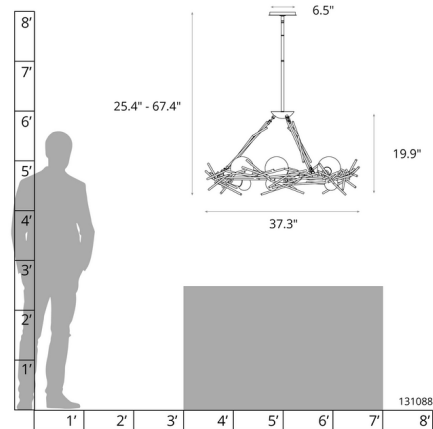

Description

The Brindille Ring Pendant features multi-faceted twigs hand forged, hammered for texture and shape by artisans. The steel sculpture curves in a ring and is complemented by bare bulbs casting warm shadows across your room. Sloped ceiling adaptable to 45 degrees. Handmade to order by skilled artisans in Vermont, USA. Lifetime limited warranty. Note: Exclusive Matte White Frosted dimmable LED G bulbs included.

Specifications

COLOR	N/A
BODY FINISH	Sterling
WATTAGE	18W
DIMMER	Standard 120V
DIMENSIONS	37.3"W x 19.9"H
BULB INCLUDED	6 x G25/Medium (E26)/3W/120V LED
COUNTRY OF ORIGIN	United States

Technical Information

PRODUCT DIMENSIONS	Downrods: One 3", One 6", and Three 12" Included
LUMENS/WATT	1,000.00
LUMINOUS FLUX	3000 lumens

Shown in sterling

CLICK TO VIEW PRODUCT

Notes: