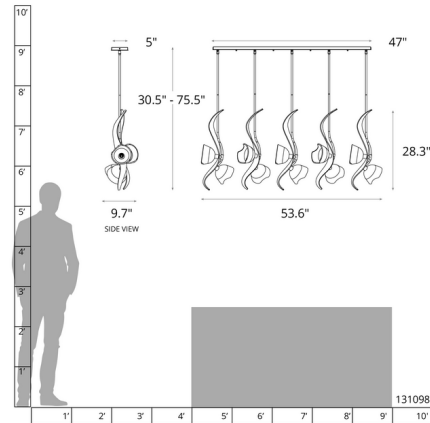

Description

The Mika Linear Multi Light Pendant brings a dramatic beauty to your interior space. This piece resembles the graceful flow and movement of a dancer. The sculptural, hand forged steel frame is complemented by elegant handmade Italian glass that casts warm shadows of light across your room. Sloped ceiling adaptable one way to 45 degrees. Handmade to order by skilled artisans in Vermont, USA. Lifetime limited warranty.

Shown in oil rubbed bronze / frosted

Specifications

| | |
|-------------------|---|
| COLOR | Frosted |
| BODY FINISH | Oil Rubbed Bronze |
| WATTAGE | 90W |
| DIMMER | Standard 120V |
| DIMENSIONS | 53.6"L x 9.7"W x 28.3"H |
| BULB NOT INCLUDED | 10 x G16.5/Candelabra (E12)/9W/120V LED |
| COUNTRY OF ORIGIN | United States |

Technical Information

PRODUCT DIMENSIONS Max Adjustable Overall Height: 30.5" - 75.5"

CLICK TO VIEW PRODUCT

Notes: