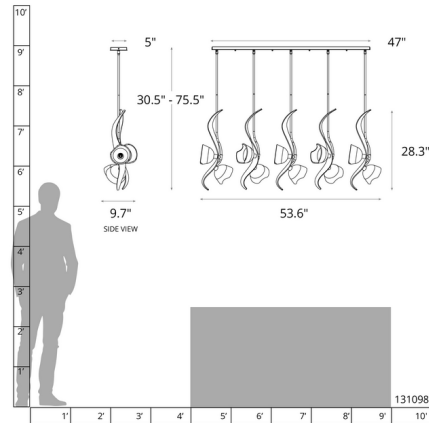

Description

The Mika Linear Multi Light Pendant brings a dramatic beauty to your interior space. This piece resembles the graceful flow and movement of a dancer. The sculptural, hand forged steel frame is complemented by elegant handmade Italian glass that casts warm shadows of light across your room. Sloped ceiling adaptable one way to 45 degrees. Handmade to order by skilled artisans in Vermont, USA. Lifetime limited warranty.

Shown in oil rubbed bronze / frosted

Specifications

COLOR	Frosted
BODY FINISH	Oil Rubbed Bronze
WATTAGE	90W
DIMMER	Standard 120V
DIMENSIONS	53.6"L x 9.7"W x 28.3"H
BULB NOT INCLUDED	10 x G16.5/Candelabra (E12)/9W/120V LED
COUNTRY OF ORIGIN	United States

Technical Information

PRODUCT DIMENSIONS Max Adjustable Overall Height: 30.5" - 75.5"

CLICK TO VIEW PRODUCT

Notes: