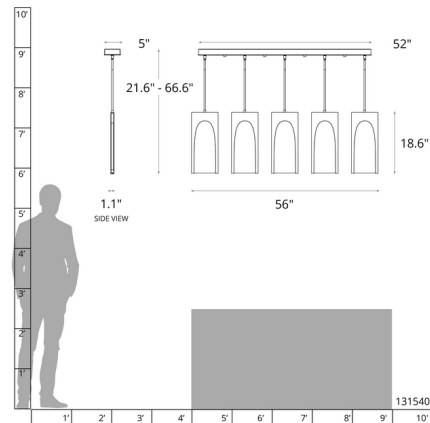

### Description

The Cypress Linear Multi Light Pendant is inspired by the clean classic lines of aqueducts and arches. The smooth Seeded Clear glass acts as the monolith of light, contrasting with the rough inner steel edges that sparkle when lit. Sloped ceiling adaptable one way to 45 degrees. Handmade to order by skilled artisans in Vermont, USA. Lifetime limited warranty. Note: Due to the weight of this fixture, additional ceiling support is required. Note: The unique clear seeded glass varies with no two panels being identical.

### Specifications

COLOR	Seeded Clear
BODY FINISH	Oil Rubbed Bronze
WATTAGE	30W
DIMMER	Low Voltage Electronic
DIMENSIONS	56"L x 1.1"W x 18.6"H
INTEGRATED LED MODULE	5 x LED/6W/120-277V LED
COUNTRY OF ORIGIN	United States

### Technical Information

PRODUCT DIMENSIONS	Downrods: Five 3", Five 6", and Fifteen 12" Included
LAMP LIFE	30000 hours
COLOR RENDERING	90 CRI
LAMP COLOR	3000K
LUMENS/WATT	525.00
LUMINOUS FLUX	3150 lumens