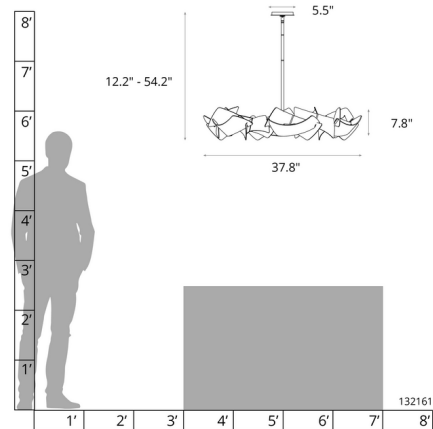

### Specifications

COLOR . . . . . Frosted  
BODY FINISH . . . . . Dark Smoke  
WATTAGE . . . . . 54W  
DIMMER . . . . . Standard 120V  
DIMENSIONS . . . . . 12.2\"L x 37.8\"W x 7.8\"H  
BULB NOT INCLUDED . . . . . 6 x B10/Candelabra (E12)/9W/120V LED  
COUNTRY OF ORIGIN . . . . . United States

### Technical Information

PRODUCT DIMENSIONS . . . . . Downrods: One 3\", One 6\", and Three 12\" Included

CLICK TO VIEW PRODUCT

Notes: