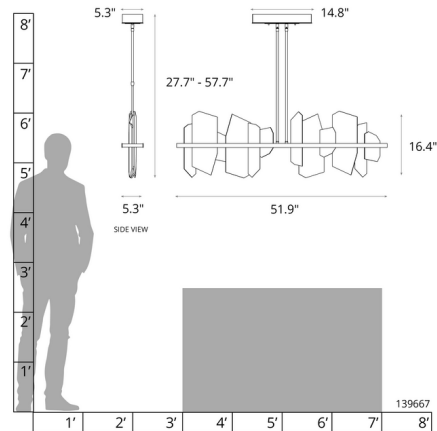

Specifications

COLOR	Alabaster
BODY FINISH	Soft Gold
WATTAGE	114W
DIMMER	Low Voltage Electronic
DIMENSIONS	51.9"L x 5.3"W x 16.4"H
INTEGRATED LED MODULE	2 x LED/57W/120-277V LED
COUNTRY OF ORIGIN	United States

Technical Information

PRODUCT DIMENSIONS	Min/Max Adjustable Height: 27.7" - 57.7"
LAMP LIFE	30000 hours
COLOR RENDERING	.90 CRI
LAMP COLOR	.3000K
LUMENS/WATT	33.86
LUMINOUS FLUX	1930 lumens

Shown in soft gold / alabaster