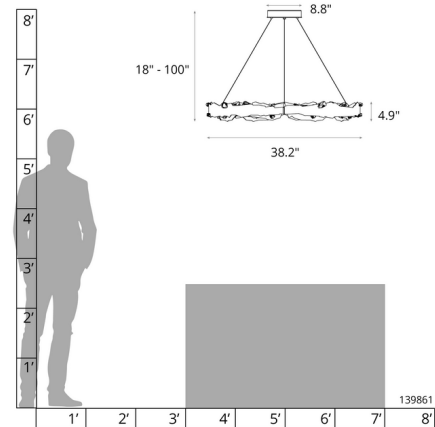

Shown in ink / crystal

Specifications

COLOR	Crystal
BODY FINISH	Ink
WATTAGE	60W
DIMMER	Low Voltage Electronic
DIMENSIONS	38.2"W x 4.9"H
INTEGRATED LED MODULE	1 x LED/60W/120V LED
COUNTRY OF ORIGIN	United States

Technical Information

PRODUCT DIMENSIONS	Min/Max Adjustable Length: 18" - 100"
LAMP LIFE	30000 hours
COLOR RENDERING	90 CRI
LAMP COLOR	3000K
LUMENS/WATT	35.00
LUMINOUS FLUX	2100 lumens

CLICK TO VIEW PRODUCT