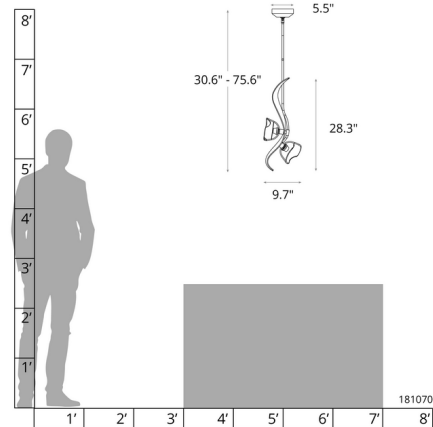

### Description

The Mika Pendant brings a dramatic beauty to your interior space. This piece resembles the graceful flow and movement of a dancer. The sculptural, hand forged steel frame is complemented by elegant handmade Italian glass that casts warm shadows of light across your room. Sloped ceiling compatible to 45 degrees. Handmade to order by skilled artisans in Vermont, USA. Lifetime limited warranty. Note: To create a multi-light option, purchase 3 pendants and use Hubbardton Forge's round or linear canopy, sold separately below, to create your own unique look.

### Specifications

COLOR	Frosted
BODY FINISH	Black
WATTAGE	18W
DIMMER	Standard 120V
DIMENSIONS	30.6"L x 9.7"W x 28.3"H
BULB NOT INCLUDED	2 x G16.5/Candelabra (E12)/9W/120V LED
COUNTRY OF ORIGIN	United States