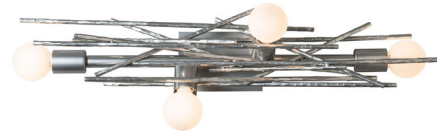

Lightology

lightology.com
866-954-4489
07-01-26

Project: _____

Company: _____

Location: _____ Fixture Type: _____

SPEC #: **HUB1310958**

Approved On: _____ Approved By: _____

Brindille Bar Wall Sconce

By Hubbardton Forge

Description

The Brindille Bar Wall Sconce features multi-faceted twigs hand forged, hammered for texture and shape by artisans. The steel sculpture sprouts from the central backplate with bare bulbs casting warm shadows across your room. May be mounted horizontally or vertically. Handmade to order by skilled artisans in Vermont, USA. Lifetime limited warranty. Note: Exclusive Matte White Frosted dimmable LED G bulbs included.

Shown in sterling

Specifications

| | |
|-------------------|----------------------------------|
| COLOR | N/A |
| BODY FINISH | Sterling |
| WATTAGE | 36W |
| DIMMER | Dimmable |
| DIMENSIONS | 34.7"W x 10.7"H x 7.9"D |
| BULB INCLUDED | 4 x G25/Medium (E26)/9W/120V LED |
| COUNTRY OF ORIGIN | United States |