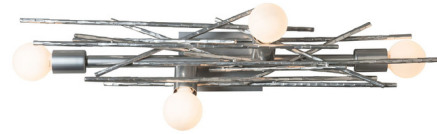

Lightology

lightology.com
866-954-4489
04-24-26

Project: _____

Company: _____

Location: _____ Fixture Type: _____

SPEC #: **HUB1310958**

Approved On: _____ Approved By: _____

Brindille Bar Wall Sconce By Hubbardton Forge

Description

The Brindille Bar Wall Sconce features multi-faceted twigs hand forged, hammered for texture and shape by artisans. The steel sculpture sprouts from the central backplate with bare bulbs casting warm shadows across your room. May be mounted horizontally or vertically. Handmade to order by skilled artisans in Vermont, USA. Lifetime limited warranty. Note: Exclusive Matte White Frosted dimmable LED G bulbs included.

Shown in sterling

Specifications

COLOR	N/A
BODY FINISH	Sterling
WATTAGE	36W
DIMMER	Dimmable
DIMENSIONS	34.7"W x 10.7"H x 7.9"D
BULB INCLUDED	4 x G25/Medium (E26)/9W/120V LED
COUNTRY OF ORIGIN	United States