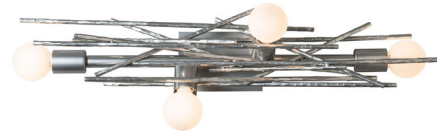

By Hubbardton Forge

Description

The Brindille Bar Wall Sconce features multi-faceted twigs hand forged, hammered for texture and shape by artisans. The steel sculpture sprouts from the central backplate with bare bulbs casting warm shadows across your room. May be mounted horizontally or vertically. Handmade to order by skilled artisans in Vermont, USA. Lifetime limited warranty. Note: Exclusive Matte White Frosted dimmable LED G bulbs included.

Shown in sterling

Specifications

COLOR	N/A
BODY FINISH	Sterling
WATTAGE	36W
DIMMER	Dimmable
DIMENSIONS	34.7"W x 10.7"H x 7.9"D
BULB INCLUDED	4 x G25/Medium (E26)/9W/120V LED
COUNTRY OF ORIGIN	United States