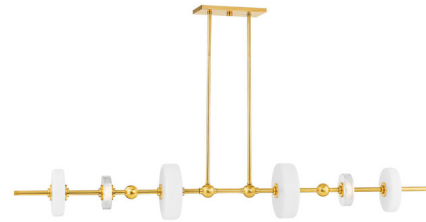

## Maynard Linear Pendant By Hudson Valley Lighting

### Description

Machine precision and slim LED profiles provide a sleek update to an iconic mid-century silhouette in the Maynard Linear Pendant. Glass ornaments, hand-blown from either seedy opal glass or seedy etched glass, stack in totemic formations along the slim arms of this chandelier. An Aged Brass finish elevates the fixture, balancing the playfulness with a note of luxury. Dimmable via Triac or electronic low voltage (ELV) dimming.

Shown in aged brass / clear / opal

### Specifications

COLOR . . . . . Clear/ Opal  
BODY FINISH . . . . . Aged Brass  
WATTAGE . . . . . 120W  
DIMMER . . . . . Low Voltage Electronic  
DIMENSIONS . . . . . 60"L x 7.75"W x 7.75"H  
INTEGRATED LED MODULE . . . . . 6 x LED/20W/120V LED  
COUNTRY OF ORIGIN . . . . . China