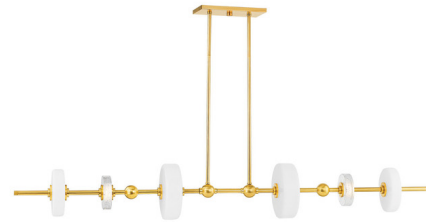

Lightology

lightology.com
866-954-4489
07-04-26

Project: _____

Company: _____

Location: _____ Fixture Type: _____

SPEC #: **HUD1311804**

Approved On: _____ Approved By: _____

Maynard Linear Pendant By Hudson Valley Lighting

Description

Machine precision and slim LED profiles provide a sleek update to an iconic mid-century silhouette in the Maynard Linear Pendant. Glass ornaments, hand-blown from either seedy opal glass or seedy etched glass, stack in totemic formations along the slim arms of this chandelier. An Aged Brass finish elevates the fixture, balancing the playfulness with a note of luxury. Dimmable via Triac or electronic low voltage (ELV) dimming.

Specifications

COLOR Clear/ Opal
BODY FINISH Aged Brass
WATTAGE 120W
DIMMER Low Voltage Electronic
DIMENSIONS 60"L x 7.75"W x 7.75"H
INTEGRATED LED MODULE 6 x LED/20W/120V LED
COUNTRY OF ORIGIN China

Technical Information

COLOR RENDERING 90 CRI
LAMP COLOR 2700K
LUMENS/WATT 42.50
LUMINOUS FLUX 850 lumens

Shown in aged brass / clear/ opal

CLICK TO VIEW PRODUCT

Notes: