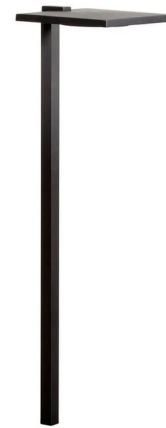

## Landscape 12V Path Light

By Kichler

### Description

The 12V Landscape Path Light is designed to take on the elements of the outdoors. The electrical components are fully sealed under a polycarbonate lens using a ribbed gasket which provides an even, watertight seal to the lens. It also features a solid aluminum construction for a robust stake-to-stem connection and a streamlined design to coordinate with a wide variety of exterior home styles. Includes two gel filled wire nuts, and one 8 inch slotted ground stake. Note: Required 12V transformer and optional accessories sold separately.

### Specifications

COLOR	N/A
BODY FINISH	Textured Black
WATTAGE	2W
DIMMER	Not Dimmable
DIMENSIONS	6"W x 24"H x 6.5"D
INTEGRATED LED MODULE	1 x LED/2W/12V LED
COUNTRY OF ORIGIN	China

### Technical Information

LAMP LIFE	40000 hours
COLOR RENDERING	82 CRI
LAMP COLOR	2700K
LUMENS/WATT	90.00
LUMINOUS FLUX	180 lumens

Shown in textured black

CLICK TO VIEW PRODUCT

Notes: