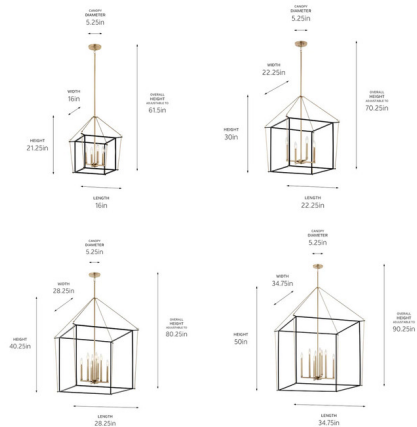

Lightology

lightology.com
866-954-4489
04-22-26

Project: _____

Company: _____

Location: _____ Fixture Type: _____

SPEC #: **KHR1311850**

Approved On: _____ Approved By: _____

Eisley Pendant By Kichler

Description

The Eisley Pendant's open-framed body design illuminates in a minimalist, modern aesthetic. Its contrasting mixed finish shapes are connected ever-so-slightly with a hook and eye at each corner of the cage. This foyer pendant is constructed without glass, giving the illusion that the fixture is floating.

Shown in champagne bronze / black

Specifications

COLOR N/A
 BODY FINISH Champagne Bronze / Black
 WATTAGE 36W
 DIMMER Standard 120V
 DIMENSIONS 16"W x 21.25"H
 BULB NOT INCLUDED 4 x B10/Candelabra (E12)/9W/120V LED
 COUNTRY OF ORIGIN China

Technical Information

PRODUCT DIMENSIONS Downrods Included: (2) 6" and (2) 12" Stems

CLICK TO VIEW PRODUCT

Notes: