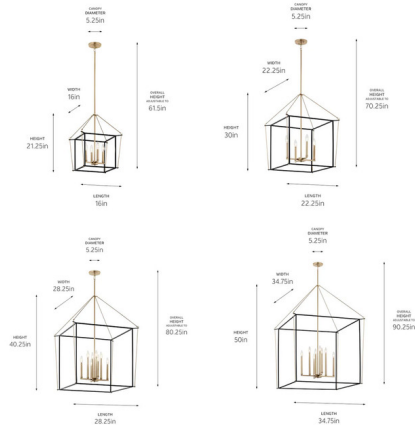

## Eisley Pendant By Kichler

### Description

The Eisley Pendant's open-framed body design illuminates in a minimalist, modern aesthetic. Its contrasting mixed finish shapes are connected ever-so-slightly with a hook and eye at each corner of the cage. This foyer pendant is constructed without glass, giving the illusion that the fixture is floating.

### Specifications

COLOR . . . . . N/A  
 BODY FINISH . . . . . Champagne Bronze / Black  
 WATTAGE . . . . . 36W  
 DIMMER . . . . . Standard 120V  
 DIMENSIONS . . . . . 16"W x 21.25"H  
 BULB NOT INCLUDED . . . . . 4 x B10/Candelabra (E12)/9W/120V LED  
 COUNTRY OF ORIGIN . . . . . China

### Technical Information

PRODUCT DIMENSIONS . . . . . Downrods Included: (2) 6" and (2) 12" Stems

CLICK TO VIEW PRODUCT

Notes: