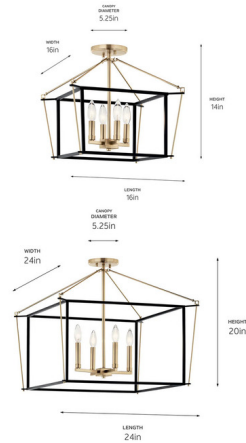

Lightology

lightology.com
866-954-4489
05-23-26

Project: _____

Company: _____

Location: _____ Fixture Type: _____

SPEC #: **KHR1311858**

Approved On: _____ Approved By: _____

Eisley Semi Flush Ceiling Light By Kichler

Description

The Eisley Semi Flush Ceiling Light's open-framed body design illuminates in a minimalist, modern aesthetic. Its contrasting mixed finish shapes are connected ever-so-slightly with a hook and eye at each corner of the cage. This foyer pendant is constructed without glass, giving the illusion that the fixture is floating.

Specifications

COLOR N/A
BODY FINISH Champagne Bronze / Black
WATTAGE 36W
DIMMER Standard 120V
DIMENSIONS 24"W x 20"H
BULB NOT INCLUDED 4 x B10/Candelabra (E12)/9W/120V LED
COUNTRY OF ORIGIN China

Technical Information

PRODUCT DIMENSIONS Downrods Included: (2) 6" and (2) 12" Stems

Notes:

Shown in champagne bronze / black

CLICK TO VIEW PRODUCT