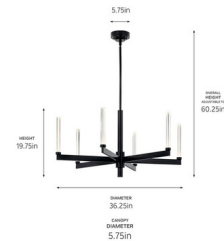

### Specifications

COLOR	N/A
BODY FINISH	Black
WATTAGE	42W
DIMMER	Standard 120V
DIMENSIONS	36.25"W x 19.75"H
INTEGRATED LED MODULE	6 x LED/7W/120V LED
COUNTRY OF ORIGIN	China

### Technical Information

PRODUCT DIMENSIONS	Downrods Included: (2) 6" and (2) 12" Stems
LAMP LIFE	40000 hours
COLOR RENDERING	91 CRI
LAMP COLOR	3000K
LUMENS/WATT	290.14
LUMINOUS FLUX	2031 lumens

Shown in black