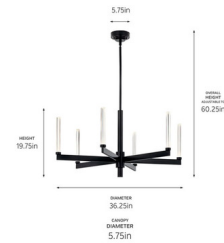

CLICK TO VIEW PRODUCT

Notes: