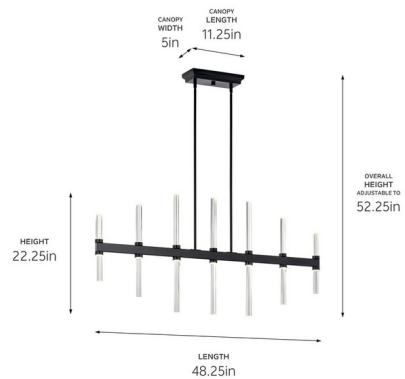

Description

Inspired by the light pillars of ice crystals in the sky, the Sycara Linear Chandelier is pure sophistication. When illuminated, the octagonal-shaped crystals generate a light play on the ceiling and walls in both up and down directions. Each LED faceted crystal rod elegantly balances on an arm, with a slight overhang, drawing the eye and stimulating the senses. Compatible with most standard incandescent dimmers, LED dimmers, and electronic low voltage dimmers.

Specifications

COLOR	N/A
BODY FINISH	Black
WATTAGE	70W
DIMMER	Standard 120V
DIMENSIONS	48.25"L x 5"W x 22.25"H
INTEGRATED LED MODULE	14 x LED/5W/120V LED
COUNTRY OF ORIGIN	China

Technical Information

PRODUCT DIMENSIONS	Downrods Included: (4) 6" and (4) 12" Stems
LAMP LIFE	40000 hours
COLOR RENDERING	92 CRI
LAMP COLOR	3000K
LUMENS/WATT	762.60
LUMINOUS FLUX	3813 lumens

Shown in black

CLICK TO VIEW PRODUCT

Notes: