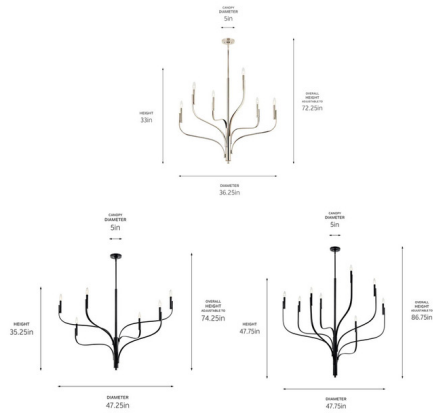

### Description

Inspired by the organic nature of branching plant formations, the Livadia Chandelier breathes new life into the traditional. Its sculptural silhouette spirals upward, while its candlesticks pop at the top like budding flowers. Each arm reunites at the center column, resting on the body and creating a layered effect. This subtle asymmetric design dynamically changes as you move throughout the room, giving you and your guests a different perspective, no matter the location.

### Specifications

COLOR . . . . . N/A  
BODY FINISH . . . . . Champagne Bronze  
WATTAGE . . . . . 54W  
DIMMER . . . . . Standard 120V  
DIMENSIONS . . . . . 36.25"W x 33"H  
BULB NOT INCLUDED . . . . . 6 x B10/Candelabra (E12)/9W/120V LED  
COUNTRY OF ORIGIN . . . . . China

### Technical Information

PRODUCT DIMENSIONS . . . . . Downrods Included: (2) 6" and (2) 12" Stems

Shown in champagne bronze

CLICK TO VIEW PRODUCT

Notes: