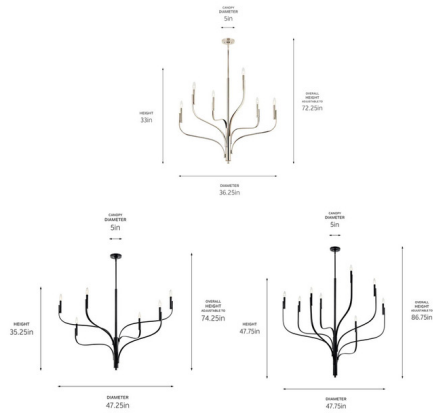

CLICK TO VIEW PRODUCT

Notes: