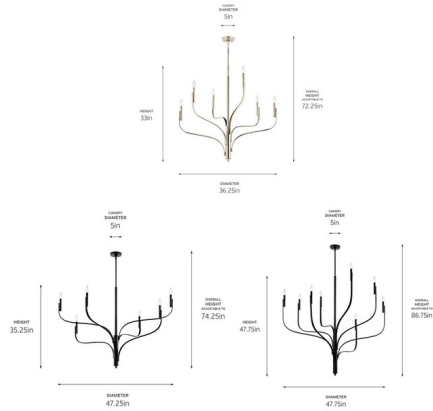

By Kichler

Description

Inspired by the organic nature of branching plant formations, the Livadia Chandelier breathes new life into the traditional. Its sculptural silhouette spirals upward, while its candlesticks pop at the top like budding flowers. Each arm reunites at the center column, resting on the body and creating a layered effect. This subtle asymmetric design dynamically changes as you move throughout the room, giving you and your guests a different perspective, no matter the location.

Specifications

COLOR	N/A
BODY FINISH	Polished Nickel
WATTAGE	54W
DIMMER	Standard 120V
DIMENSIONS	47.25"W x 35.25"H
BULB NOT INCLUDED	6 x B10/Candelabra (E12)/9W/120V LED
COUNTRY OF ORIGIN	China

Notes:

Shown in polished nickel