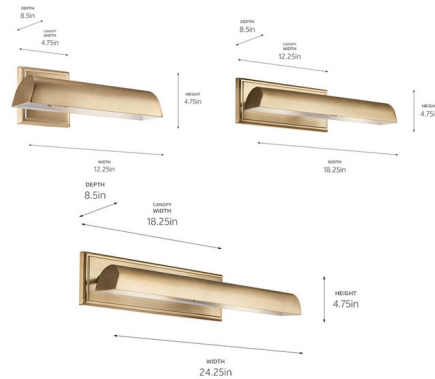

Lightology

lightology.com
866-954-4489
04-23-26

Project: _____
 Company: _____
 Location: _____ Fixture Type: _____
 SPEC #: **KHR1311884**
 Approved On: _____ Approved By: _____

Carston Picture Light By Kichler

Description

Inspired by the classic picture lights found in historic libraries, the Carston Picture Light blends vintage charm with updated details. Its functional thumbscrew lets you adjust the shade and light to the perfect position. In various finishes, it easily coordinates with various decor in a refined and timeless way.

Shown in champagne bronze

Specifications

COLOR	N/A
BODY FINISH	Champagne Bronze
WATTAGE	9W
DIMMER	Standard 120V
DIMENSIONS	12.25"W x 4.75"H x 8.5"D
BULB NOT INCLUDED	.1 x T10/Medium (E26)/9W/120V LED
COUNTRY OF ORIGIN	China