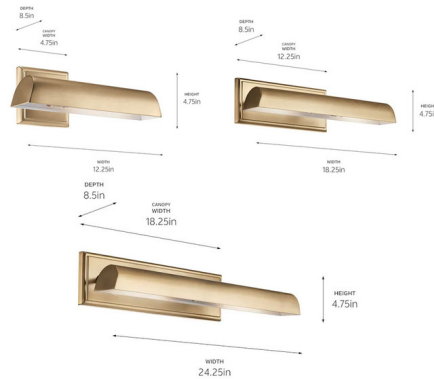

## Carston Picture Light By Kichler

### Description

Inspired by the classic picture lights found in historic libraries, the Carston Picture Light blends vintage charm with updated details. Its functional thumbscrew lets you adjust the shade and light to the perfect position. In various finishes, it easily coordinates with various decor in a refined and timeless way.

### Specifications

COLOR	N/A
BODY FINISH	Champagne Bronze
WATTAGE	9W
DIMMER	Standard 120V
DIMENSIONS	12.25"W x 4.75"H x 8.5"D
BULB NOT INCLUDED	1 x T10/Medium (E26)/9W/120V LED
COUNTRY OF ORIGIN	China

CLICK TO VIEW PRODUCT