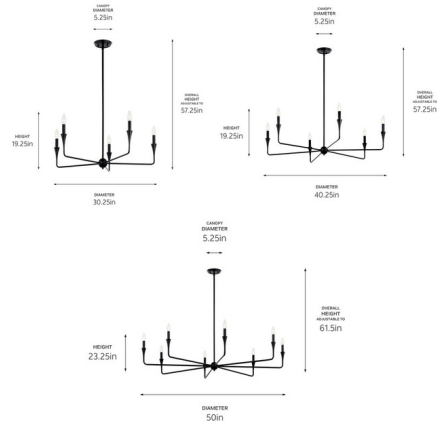

By Kichler

Description

The Alvaro Chandelier features a simple silhouette and unique tapered accent. Designed with 90-degree angles, Alvaro starts at the canopy and floats down to the center root of the fixture, gliding outward and upward with a bloom of light at the end. This fixture also features bobèche on each arm flaring out into the candlestick for a soft modern look.

Specifications

COLOR N/A
BODY FINISH Black
WATTAGE 45W
DIMMER Standard 120V
DIMENSIONS 30.25"W x 19.25"H
BULB NOT INCLUDED 5 x B10/Candelabra (E12)/9W/120V LED
COUNTRY OF ORIGIN China

Technical Information

PRODUCT DIMENSIONS Downrods Included: (2) 6" and (2) 12" Stems

Shown in black

CLICK TO VIEW PRODUCT

Notes: