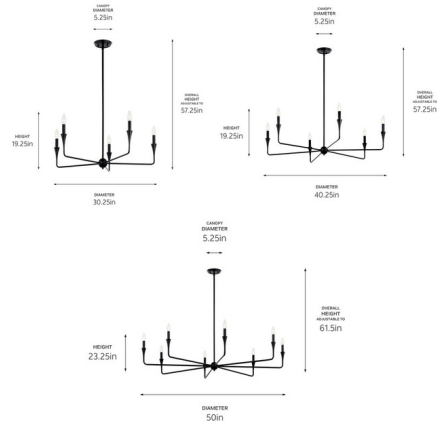

### Description

The Alvaro Chandelier features a simple silhouette and unique tapered accent. Designed with 90-degree angles, Alvaro starts at the canopy and floats down to the center root of the fixture, gliding outward and upward with a bloom of light at the end. This fixture also features bobèche on each arm flaring out into the candlestick for a soft modern look.

### Specifications

COLOR . . . . . N/A  
BODY FINISH . . . . . Black  
WATTAGE . . . . . 45W  
DIMMER . . . . . Standard 120V  
DIMENSIONS . . . . . 30.25"W x 19.25"H  
BULB NOT INCLUDED . . . . . 5 x B10/Candelabra (E12)/9W/120V LED  
COUNTRY OF ORIGIN . . . . . China

### Technical Information

PRODUCT DIMENSIONS . . . . . Downrods Included: (2) 6" and (2) 12" Stems

Shown in black

CLICK TO VIEW PRODUCT

Notes: