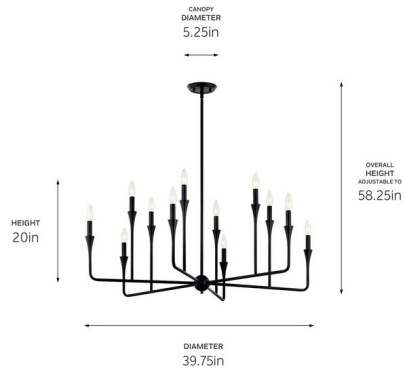

### Description

The Alvaro Multi-Tier Chandelier features a simple silhouette and unique tapered accent. Designed with 90-degree angles, Alvaro starts at the canopy, floats down to the center root of the fixture, and then glides outward and upward with a bloom of light at the end. This fixture also features a bobèche on each arm flaring out into the candlestick for a soft modern look.

### Specifications

COLOR	N/A
BODY FINISH	Black
WATTAGE	108W
DIMMER	Standard 120V
DIMENSIONS	39.75"W x 20"H
BULB NOT INCLUDED	12 x B10/Candelabra (E12)/9W/120V LED
COUNTRY OF ORIGIN	China

### Technical Information

PRODUCT DIMENSIONS . . . . . Downrods Included: (2) 6" and (2) 12" Stems

CLICK TO VIEW PRODUCT

Notes: