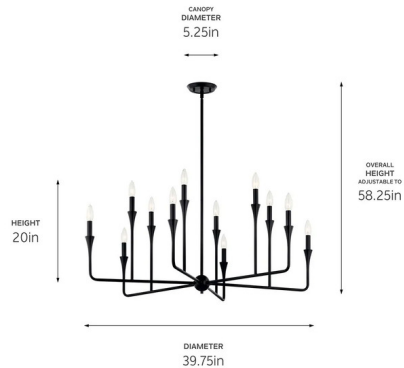

By Kichler

Description

The Alvaro Multi-Tier Chandelier features a simple silhouette and unique tapered accent. Designed with 90-degree angles, Alvaro starts at the canopy, floats down to the center root of the fixture, and then glides outward and upward with a bloom of light at the end. This fixture also features a bobèche on each arm flaring out into the candlestick for a soft modern look.

Shown in black

Specifications

COLOR	N/A
BODY FINISH	Black
WATTAGE	108W
DIMMER	Standard 120V
DIMENSIONS	39.75"W x 20"H
BULB NOT INCLUDED	12 x B10/Candelabra (E12)/9W/120V LED
COUNTRY OF ORIGIN	China

Technical Information

PRODUCT DIMENSIONS Downrods Included: (2) 6" and (2) 12" Stems

CLICK TO VIEW PRODUCT

Notes: