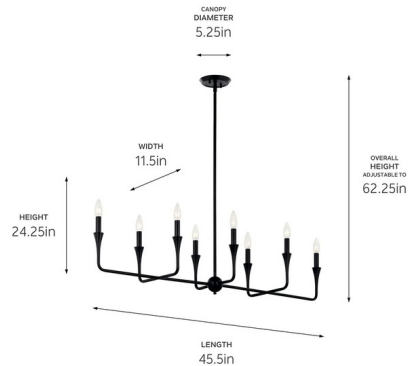

### Description

The Alvaro Linear Chandelier features a simple silhouette and unique tapered accent. Designed with 90-degree angles, Alvaro starts at the canopy, floats down to the center root of the fixture, and then glides outward and upward with a bloom of light at the end. This fixture also features a bobèche on each arm flaring out into the candlestick for a soft modern look.

### Specifications

COLOR	N/A
BODY FINISH	Black
WATTAGE	72W
DIMMER	Standard 120V
DIMENSIONS	45.5"L x 11.5"W x 24.25"H
BULB NOT INCLUDED	8 x B10/Candelabra (E12)/9W/120V LED
COUNTRY OF ORIGIN	China

### Technical Information

PRODUCT DIMENSIONS . . . . . Downrods Included: (2) 6" and (2) 12" Stems

Shown in black

CLICK TO VIEW PRODUCT

Notes: