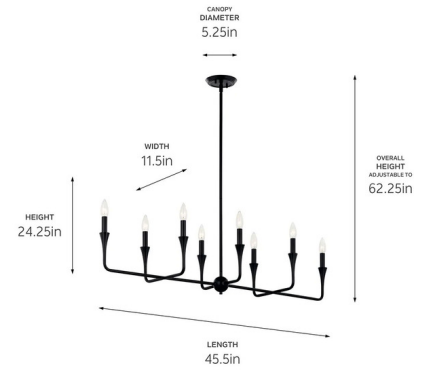

Description

The Alvaro Linear Chandelier features a simple silhouette and unique tapered accent. Designed with 90-degree angles, Alvaro starts at the canopy, floats down to the center root of the fixture, and then glides outward and upward with a bloom of light at the end. This fixture also features a bobèche on each arm flaring out into the candlestick for a soft modern look.

Specifications

COLOR N/A
BODY FINISH Black
WATTAGE 72W
DIMMER Standard 120V
DIMENSIONS 45.5"L x 11.5"W x 24.25"H
BULB NOT INCLUDED 8 x B10/Candelabra (E12)/9W/120V LED
COUNTRY OF ORIGIN China

Technical Information

PRODUCT DIMENSIONS Downrods Included: (2) 6" and (2) 12" Stems

Shown in black

CLICK TO VIEW PRODUCT

Notes: