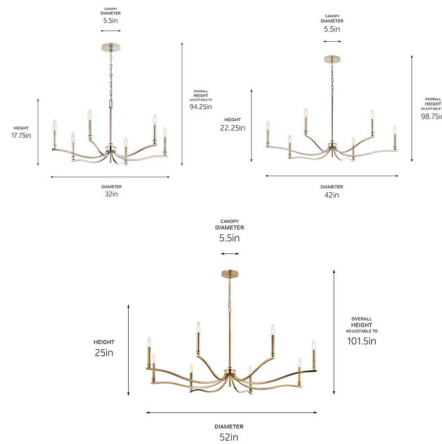

By Kichler

Description

The Malene Chandelier is inspired by the graceful movement of rippling water gentle, flowing, and captivating. These characteristics come to life in its soft, sweeping arms and elegant, stacked details. Includes two different candle sleeves, white for a contrasting, traditional look or the matching finish for a modern look. Delicate details on the sleeve holder complement its low profile.

Specifications

COLOR N/A
BODY FINISH Black
WATTAGE 54W
DIMMER Standard 120V
DIMENSIONS 32"W x 17.75"H
BULB NOT INCLUDED 6 x B10/Candelabra (E12)/9W/120V LED
COUNTRY OF ORIGIN China

Notes:

Shown in black

CLICK TO VIEW PRODUCT