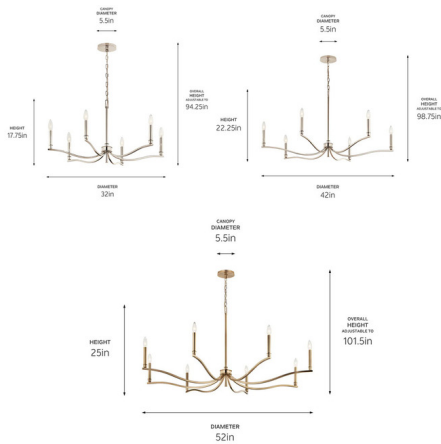

By Kichler

Description

The Malene Chandelier is inspired by the graceful movement of rippling water gentle, flowing, and captivating. These characteristics come to life in its soft, sweeping arms and elegant, stacked details. Includes two different candle sleeves, white for a contrasting, traditional look or the matching finish for a modern look. Delicate details on the sleeve holder complement its low profile.

Specifications

COLOR	N/A
BODY FINISH	Black
WATTAGE	54W
DIMMER	Standard 120V
DIMENSIONS	32"W x 17.75"H
BULB NOT INCLUDED	6 x B10/Candelabra (E12)/9W/120V LED
COUNTRY OF ORIGIN	China

Shown in black

CLICK TO VIEW PRODUCT