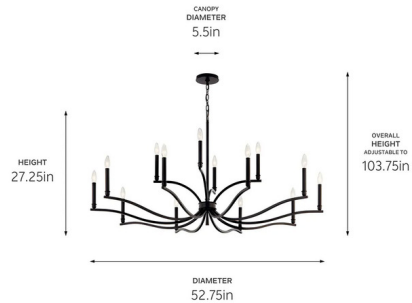

Lightology

lightology.com
866-954-4489
06-30-26

Project: _____

Company: _____

Location: _____ Fixture Type: _____

SPEC #: **KHR1311919**

Approved On: _____ Approved By: _____

Malene Two Tier Chandelier

By Kichler

Description

The Malene Two Tier Chandelier is inspired by the graceful movement of rippling water gentle, flowing, and captivating. These characteristics come to life in its soft, sweeping arms and elegant, stacked details. Includes two different candle sleeves, white for a contrasting, traditional look or the matching finish for a modern look. Delicate details on the sleeve holder complement its low profile.

Specifications

COLOR N/A
BODY FINISH Black
WATTAGE 126W
DIMMER Standard 120V
DIMENSIONS 52.75"W x 27.25"H
BULB NOT INCLUDED 14 x B10/Candelabra (E12)/9W/120V LED
COUNTRY OF ORIGIN China

Shown in black

CLICK TO VIEW PRODUCT