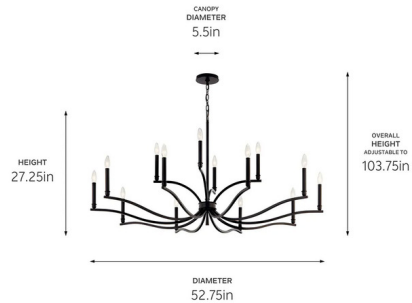

Lightology

lightology.com
866-954-4489
04-22-26

Project: _____

Company: _____

Location: _____ Fixture Type: _____

SPEC #: **KHR1311919**

Approved On: _____ Approved By: _____

Malene Two Tier Chandelier

By Kichler

Description

The Malene Two Tier Chandelier is inspired by the graceful movement of rippling water gentle, flowing, and captivating. These characteristics come to life in its soft, sweeping arms and elegant, stacked details. Includes two different candle sleeves, white for a contrasting, traditional look or the matching finish for a modern look. Delicate details on the sleeve holder complement its low profile.

Specifications

COLOR N/A
BODY FINISH Black
WATTAGE 126W
DIMMER Standard 120V
DIMENSIONS 52.75"W x 27.25"H
BULB NOT INCLUDED 14 x B10/Candelabra (E12)/9W/120V LED
COUNTRY OF ORIGIN China

Shown in black

CLICK TO VIEW PRODUCT