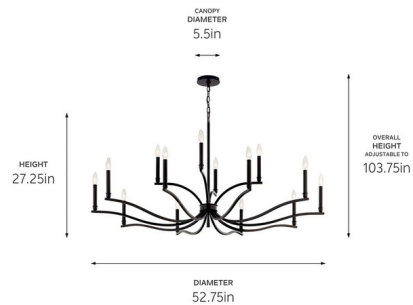

By Kichler

Description

The Malene Two Tier Chandelier is inspired by the graceful movement of rippling water gentle, flowing, and captivating. These characteristics come to life in its soft, sweeping arms and elegant, stacked details. Includes two different candle sleeves, white for a contrasting, traditional look or the matching finish for a modern look. Delicate details on the sleeve holder complement its low profile.

Shown in black

Specifications

COLOR	N/A
BODY FINISH	Black
WATTAGE	126W
DIMMER	Standard 120V
DIMENSIONS	52.75"W x 27.25"H
BULB NOT INCLUDED	14 x B10/Candelabra (E12)/9W/120V LED
COUNTRY OF ORIGIN	China

CLICK TO VIEW PRODUCT