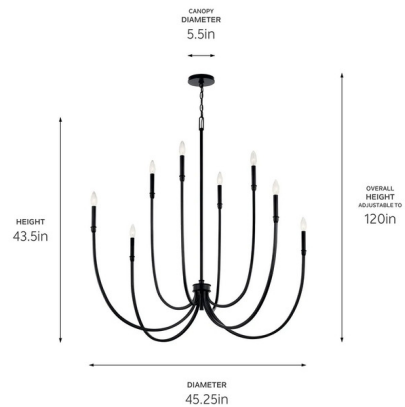

Description

The Malene Foyer Chandelier is inspired by the graceful movement of rippling water gentle, flowing, and captivating. These characteristics come to life in its soft, sweeping arms and elegant, stacked details. Includes two different candle sleeves, white for a contrasting, traditional look or the matching finish for a modern look.

Specifications

COLOR N/A
BODY FINISH Black
WATTAGE 72W
DIMMER Standard 120V
DIMENSIONS 45.25"W x 43.5"H
BULB NOT INCLUDED 8 x B10/Candelabra (E12)/9W/120V LED
COUNTRY OF ORIGIN China

Shown in black

CLICK TO VIEW PRODUCT