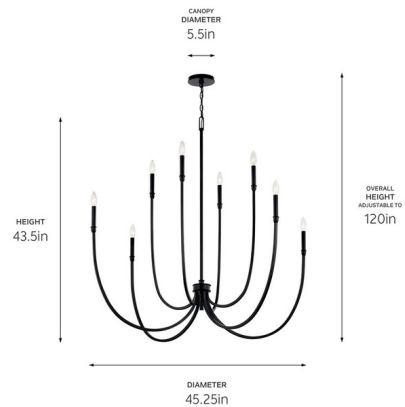

Description

The Malene Foyer Chandelier is inspired by the graceful movement of rippling water gentle, flowing, and captivating. These characteristics come to life in its soft, sweeping arms and elegant, stacked details. Includes two different candle sleeves, white for a contrasting, traditional look or the matching finish for a modern look.

Specifications

COLOR	N/A
BODY FINISH	Black
WATTAGE	72W
DIMMER	Standard 120V
DIMENSIONS	45.25"W x 43.5"H
BULB NOT INCLUDED	8 x B10/Candelabra (E12)/9W/120V LED
COUNTRY OF ORIGIN	China

Shown in black

CLICK TO VIEW PRODUCT