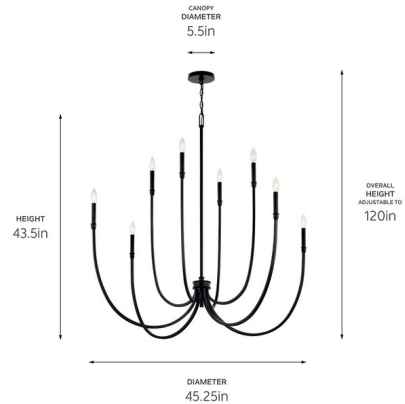

By Kichler

Description

The Malene Foyer Chandelier is inspired by the graceful movement of rippling water gentle, flowing, and captivating. These characteristics come to life in its soft, sweeping arms and elegant, stacked details. Includes two different candle sleeves, white for a contrasting, traditional look or the matching finish for a modern look.

Shown in polished nickel

Specifications

COLOR	N/A
BODY FINISH	Polished Nickel
WATTAGE	72W
DIMMER	Standard 120V
DIMENSIONS	45.25"W x 43.5"H
BULB NOT INCLUDED	8 x B10/Candelabra (E12)/9W/120V LED
COUNTRY OF ORIGIN	China