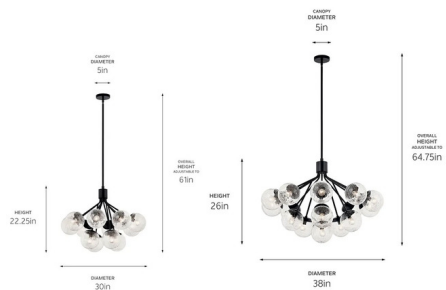

By Kichler

Description

Inspired by frozen grapes, the Silvarious Convertible Chandelier will capture the hearts of family and friends. Gathered at the center, its arms branch out with sparkling globes at the end, for a simple, yet playful design. Its glass provides unique light play against its various finishes. Install as a semi flush mount or chandelier. As a semi-flush, the glass will deliver a beautiful light effect on the ceiling and walls.

Shown in black / clear crackle

Specifications

COLOR Clear Crackle
BODY FINISH Black
WATTAGE 84W
DIMMER Standard 120V
DIMENSIONS 30"W x 22.25"H
BULB NOT INCLUDED 12 x B10/Candelabra (E12)/7W/120V LED
COUNTRY OF ORIGIN China

Technical Information

PRODUCT DIMENSIONS Downrods Included: (2) 6" and (2) 12" Stems

CLICK TO VIEW PRODUCT

Notes: