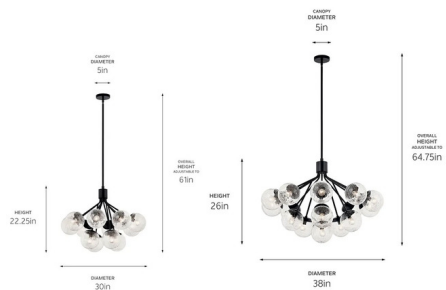

### Description

Inspired by frozen grapes, the Silvarious Convertible Chandelier will capture the hearts of family and friends. Gathered at the center, its arms branch out with sparkling globes at the end, for a simple, yet playful design. Its glass provides unique light play against its various finishes. Install as a semi flush mount or chandelier. As a semi-flush, the glass will deliver a beautiful light effect on the ceiling and walls.

### Specifications

COLOR . . . . . Clear Crackle  
BODY FINISH . . . . . Black  
WATTAGE . . . . . 84W  
DIMMER . . . . . Standard 120V  
DIMENSIONS . . . . . 30"W x 22.25"H  
BULB NOT INCLUDED . . . . . 12 x B10/Candelabra (E12)/7W/120V LED  
COUNTRY OF ORIGIN . . . . . China

### Technical Information

PRODUCT DIMENSIONS . . . . . Downrods Included: (2) 6" and (2) 12" Stems

CLICK TO VIEW PRODUCT

Notes: