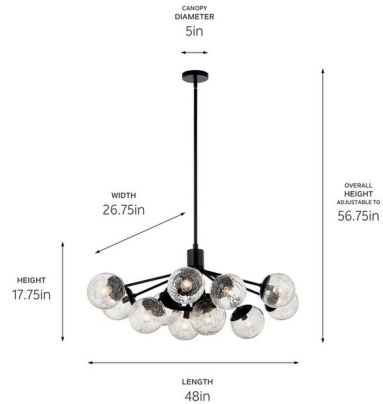

## Silvarious Linear Convertible Chandelier By Kichler

### Description

Inspired by frozen grapes, the Silvarious Linear Convertible Chandelier will capture the hearts of family and friends. Gathered at the center, its arms branch out with sparkling globes at the end, for a simple, yet playful design. Its glass provides unique light play against its various finishes. Install as a semi flush mount or chandelier. As a semi-flush, the glass will deliver a beautiful light effect on the ceiling and walls.

### Specifications

COLOR	Clear Crackle
BODY FINISH	Black
WATTAGE	84W
DIMMER	Standard 120V
DIMENSIONS	48"L x 26.75"W x 17.75"H
BULB NOT INCLUDED	12 x B10/Candelabra (E12)/7W/120V LED
COUNTRY OF ORIGIN	China

### Technical Information

PRODUCT DIMENSIONS . . . . . Downrods Included: (2) 6" and (2) 12" Stems

CLICK TO VIEW PRODUCT

Notes: