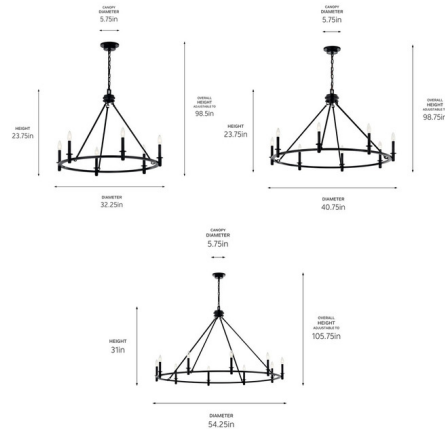

Shown in black