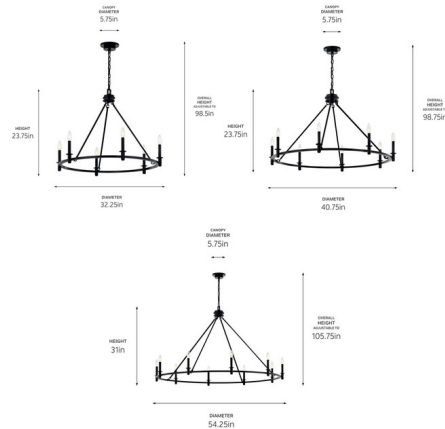

By Kichler

Description

Delicate in nature, the Carrick Chandelier brings a light and airy look to a traditional, classic design. Inspired by historic ring forms, this chandelier features a wide, flat ring and candlesticks that appear to float off its edge, giving guests a unique perspective, from every angle. Subtle bobèche detailing on each candlestick completes the design.

Specifications

COLOR N/A
BODY FINISH Black
WATTAGE 54W
DIMMER Standard 120V
DIMENSIONS 32.25"W x 23.75"H
BULB NOT INCLUDED 6 x B10/Candelabra (E12)/9W/120V LED
COUNTRY OF ORIGIN China

Shown in black

CLICK TO VIEW PRODUCT