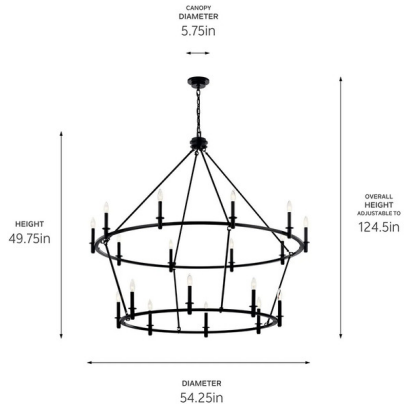

By Kichler

Description

Delicate in nature, the Carrick Two Tier Chandelier brings a light and airy look to a traditional, classic design. Inspired by historic ring forms, this chandelier features a wide, flat ring and candlesticks that appear to float off its edge, giving guests a unique perspective, from every angle. Subtle bobèche detailing on each candlestick completes the design.

Shown in black

Specifications

COLOR	N/A
BODY FINISH	Black
WATTAGE	162W
DIMMER	Standard 120V
DIMENSIONS	54.25"W x 49.75"H
BULB NOT INCLUDED	18 x B10/Candelabra (E12)/9W/120V LED
COUNTRY OF ORIGIN	China

CLICK TO VIEW PRODUCT