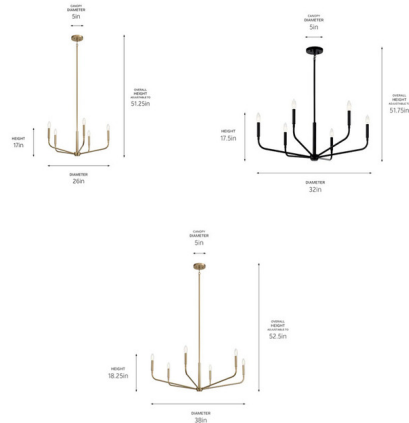

Specifications

COLOR N/A
BODY FINISH Black
WATTAGE 45W
DIMMER Standard 120V
DIMENSIONS 26"W x 17"H
BULB NOT INCLUDED 5 x B10/Candelabra (E12)/9W/120V LED
OTHER BULB OPTIONS 5 x G16.5/Candelabra (E12)/120V LED
COUNTRY OF ORIGIN India

Technical Information

PRODUCT DIMENSIONS Downrods Included: (2) 6" and (2) 12" Stems

Notes:

Shown in black

CLICK TO VIEW PRODUCT