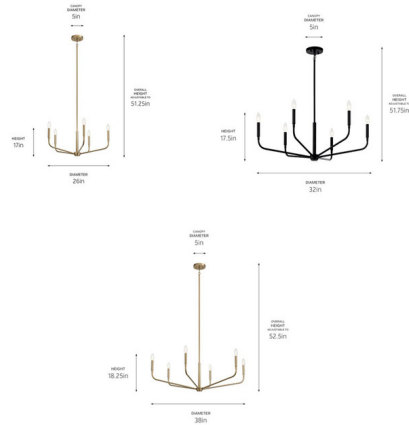

Shown in brushed nickel