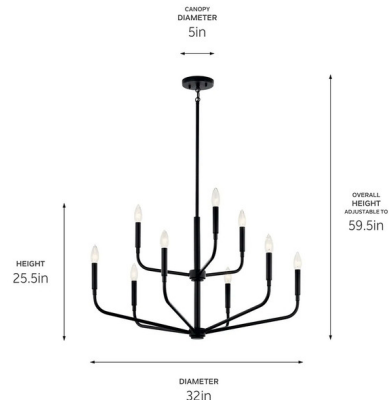

### Description

Featuring swooping long arms, soft curves, stacking details, and a clean silhouette, the Madden Two Tier Chandelier unites soft modern with a touch of updated traditional for a collection that can easily mingle with a variety of styles. Its exposed bulbs lets you customize its look. For a more modern look, consider a clear or white globe bulb and for a more classic look, consider a candelabra.

### Specifications

COLOR	N/A
BODY FINISH	Black
WATTAGE	81W
DIMMER	Standard 120V
DIMENSIONS	32"W x 25.5"H
BULB NOT INCLUDED	9 x B10/Candelabra (E12)/9W/120V LED
OTHER BULB OPTIONS	9 x G16.5/Candelabra (E12)/120V LED
COUNTRY OF ORIGIN	India

### Technical Information

PRODUCT DIMENSIONS . . . . . Downrods Included: (2) 6" and (2) 12" Stems

Shown in black

CLICK TO VIEW PRODUCT

Notes: