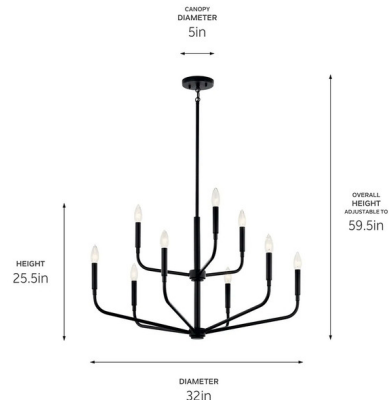

By Kichler

Description

Featuring swooping long arms, soft curves, stacking details, and a clean silhouette, the Madden Two Tier Chandelier unites soft modern with a touch of updated traditional for a collection that can easily mingle with a variety of styles. Its exposed bulbs lets you customize its look. For a more modern look, consider a clear or white globe bulb and for a more classic look, consider a candelabra.

Specifications

COLOR	N/A
BODY FINISH	Black
WATTAGE	81W
DIMMER	Standard 120V
DIMENSIONS	32"W x 25.5"H
BULB NOT INCLUDED	9 x B10/Candelabra (E12)/9W/120V LED
OTHER BULB OPTIONS	9 x G16.5/Candelabra (E12)/120V LED
COUNTRY OF ORIGIN	India

Technical Information

PRODUCT DIMENSIONS Downrods Included: (2) 6" and (2) 12" Stems

Shown in black

CLICK TO VIEW PRODUCT

Notes: