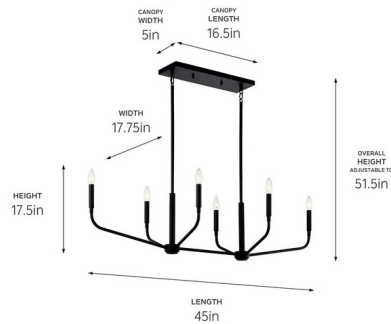

Specifications

COLOR N/A
BODY FINISH Black
WATTAGE 54W
DIMMER Standard 120V
DIMENSIONS 45"L x 17.75"W x 17.5"H
BULB NOT INCLUDED 6 x B10/Candelabra (E12)/9W/120V LED
OTHER BULB OPTIONS 6 x G16.5/Candelabra (E12)/120V LED
COUNTRY OF ORIGIN India

Technical Information

PRODUCT DIMENSIONS Downrods Included: (2) 6" and (2) 12" Stems

Notes:

Shown in black

CLICK TO VIEW PRODUCT