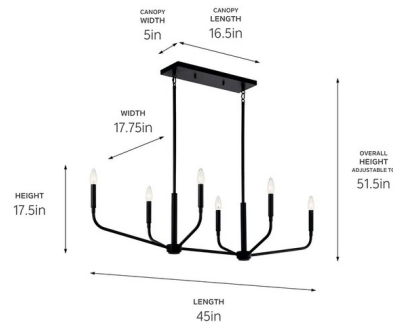

Specifications

COLOR	N/A
BODY FINISH	Black
WATTAGE	54W
DIMMER	Standard 120V
DIMENSIONS	45"L x 17.75"W x 17.5"H
BULB NOT INCLUDED	6 x B10/Candelabra (E12)/9W/120V LED
OTHER BULB OPTIONS	6 x G16.5/Candelabra (E12)/120V LED
COUNTRY OF ORIGIN	India

Technical Information

PRODUCT DIMENSIONS Downrods Included: (2) 6" and (2) 12" Stems

Notes:

Shown in black

CLICK TO VIEW PRODUCT