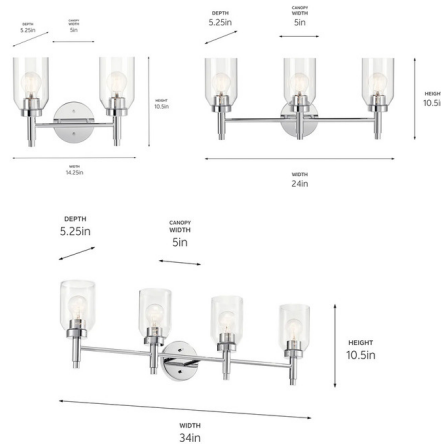

### Description

The Madden Bathroom Vanity Light illuminates your space with its clean, modern aesthetic. Elegant stacking details and soft curves pair well with various decor. In various finishes, Madden instantly updates your bathroom. Can be mounted facing up or down.

### Specifications

COLOR	Clear
BODY FINISH	Black
WATTAGE	24W
DIMMER	Standard 120V
DIMENSIONS	14.25"W x 10.5"H x 5.25"D
BULB NOT INCLUDED	2 x A19/Medium (E26)/12W/120V LED
COUNTRY OF ORIGIN	India

Notes:

Shown in black / clear