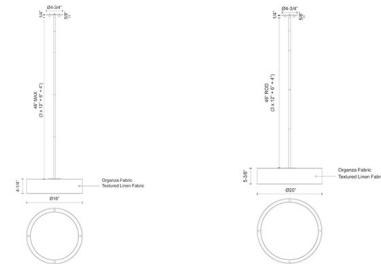

Specifications

COLOR Black Textured Fabric
 BODY FINISH Satin Nickel
 WATTAGE 26W
 DIMMER Low Voltage Electronic
 DIMENSIONS 16"W x 4.25"H
 INTEGRATED LED MODULE 1 x LED/26W/120V LED

Technical Information

LAMP LIFE 50000 hours
 COLOR RENDERING 90 CRI
 LAMP COLOR CCT Select
 LUMENS/WATT 61.54
 LUMINOUS FLUX 1600 lumens

Shown in satin nickel / black textured fabric

CLICK TO VIEW PRODUCT

Notes: