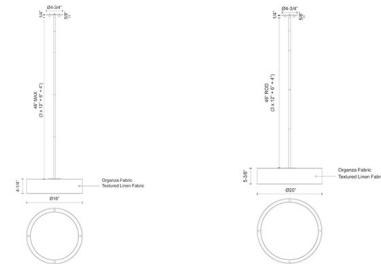

### Specifications

COLOR . . . . . Black Textured Fabric  
BODY FINISH . . . . . Satin Nickel  
WATTAGE . . . . . 26W  
DIMMER . . . . . Low Voltage Electronic  
DIMENSIONS . . . . . 16"W x 4.25"H  
INTEGRATED LED MODULE . . . . . 1 x LED/26W/120V LED

### Technical Information

LAMP LIFE . . . . . 50000 hours  
COLOR RENDERING . . . . . 90 CRI  
LAMP COLOR . . . . . CCT Select  
LUMENS/WATT . . . . . 61.54  
LUMINOUS FLUX . . . . . 1600 lumens

Shown in satin nickel / black textured fabric