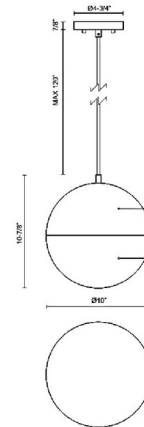

CLICK TO VIEW PRODUCT

Notes: