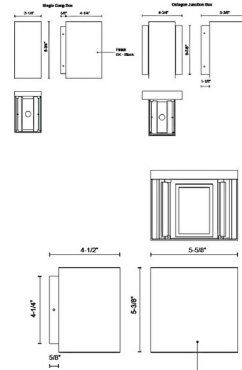

By Kuzco Lighting

Description

The Helsinki Outdoor Wall Light brings a clean architectural look to your interior space. Features a die-cast aluminum body with two adjustable flaps to change beam angle above and below the fixture.

Shown in black / clear

Specifications

COLOR	Clear
BODY FINISH	Black
WATTAGE	12W
DIMMER	Low Voltage Electronic
DIMENSIONS	4.75"W x 6.75"H x 5.37"D
INTEGRATED LED MODULE	1 x LED/12W/120-277V LED

Technical Information