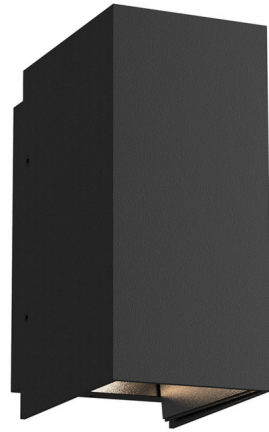

Lightology

lightology.com
866-954-4489
07-10-26

Project: _____

Company: _____

Location: _____ Fixture Type: _____

SPEC #: **KZC1312082**

Approved On: _____ Approved By: _____

Helsinki Outdoor Wall Light

By Kuzco Lighting

Description

The Helsinki Outdoor Wall Light brings a clean architectural look to your interior space. Features a die-cast aluminum body with two adjustable flaps to change beam angle above and below the fixture.

Shown in black / clear

Specifications

COLOR	Clear
BODY FINISH	Black
WATTAGE	12W
DIMMER	Low Voltage Electronic
DIMENSIONS	4.75"W x 6.75"H x 5.37"D
INTEGRATED LED MODULE	1 x LED/12W/120-277V LED

Technical Information

LAMP LIFE	50000 hours
COLOR RENDERING	90 CRI
LAMP COLOR	3000K
LUMENS/WATT	52.17
LUMINOUS FLUX	626 lumens

CLICK TO VIEW PRODUCT

Notes: