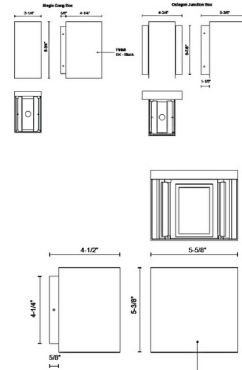

CLICK TO VIEW PRODUCT

Notes: