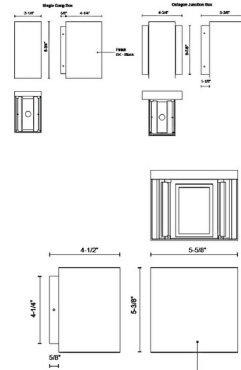

CLICK TO VIEW PRODUCT

Notes: