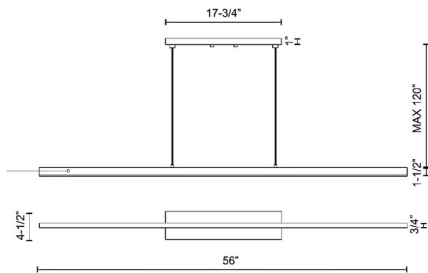

CLICK TO VIEW PRODUCT

Notes: