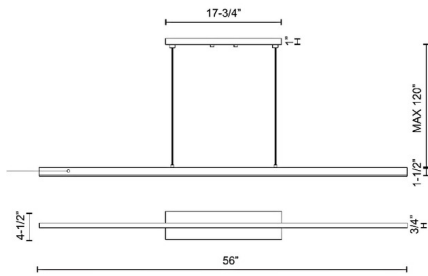

CLICK TO VIEW PRODUCT

Notes: